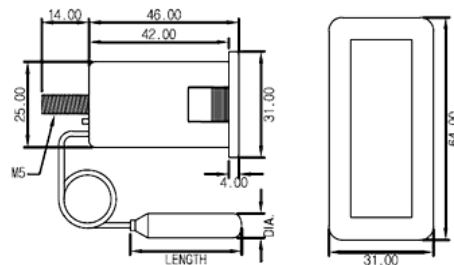

Plastic Case Capillary Thermometer

TMRB & TMRC - Round Shape

Built into cabinets with Capillary Tube and Sensing bulb

TMRB

TMRC

Part No	Temperature Range	Capillary Length & Bulb Size
TMRB-040-32B	-40 ~ +40°C	1.0 meter, Ø 7 mm steel
TMRB-120-32B	0 ~ 120°C	1.0 meter, Ø 6 mm brass
TMRC-040-33H	-40 ~ +40°C	1.5 meter, Ø 7 mm steel
TMRC-120-33H	0 ~ 120°C	1.5 meter, Ø 6 mm brass

TMSA - Rectangular Shape

Built into cabinets with Capillary Tube and Sensing bulb

Part No	Temperature Range	Capillary Length & Bulb Size
TMSA-040-32B	-40 ~ +40°C	1.0 meter, Ø 7 mm steel
TMSA-120-32B	0 ~ 120°C	1.0 meter, Ø 6 mm brass
TMSA-120-33B	0 ~ 120°C	1.5 meter, Ø 6 mm brass