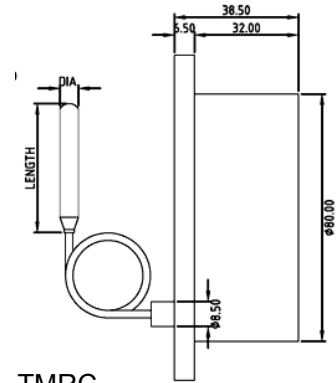

Plastic Case Capillary Thermometer

TMRB & TMRC - Round Shape

Built into cabinets with Capillary Tube and Sensing bulb

TMRB

TMRC

Part No	Temperature Range	Capillary Length & Bulb Size
TMRB-040-32B	-40 ~ +40°C	1.0 meter, Ø 7 mm steel
TMRB-120-32B	0 ~ 120°C	1.0 meter, Ø 6 mm brass
TMRC-040-33H	-40 ~ +40°C	1.5 meter, Ø 7 mm steel
TMRC-120-33H	0 ~ 120°C	1.5 meter, Ø 6 mm brass

TMSA - Rectangular Shape

Built into cabinets with Capillary Tube and Sensing bulb

Part No	Temperature Range	Capillary Length & Bulb Size
TMSA-040-32B	-40 ~ +40°C	1.0 meter, Ø 7 mm steel
TMSA-120-32B	0 ~ 120°C	1.0 meter, Ø 6 mm brass
TMSA-120-33B	0 ~ 120°C	1.5 meter, Ø 6 mm brass