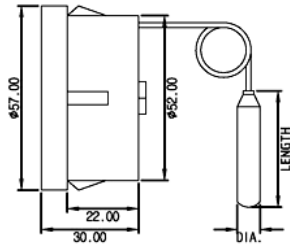

Plastic Case Capillary Thermometer

TMRB & TMRC - Round Shape

Built into cabinets with Capillary Tube and Sensing bulb

TMRB

TMRC

Part No	Temperature Range	Capillary Length & Bulb Size
TMRB-040-32B	-40 ~ +40°C	1.0 meter, Ø 7 mm steel
TMRB-120-32B	0 ~ 120°C	1.0 meter, Ø 6 mm brass
TMRC-040-33H	-40 ~ +40°C	1.5 meter, Ø 7 mm steel
TMRC-120-33H	0 ~ 120°C	1.5 meter, Ø 6 mm brass

TMSA - Rectangular Shape

Built into cabinets with Capillary Tube and Sensing bulb

Part No	Temperature Range	Capillary Length & Bulb Size
TMSA-040-32B	-40 ~ +40°C	1.0 meter, Ø 7 mm steel
TMSA-120-32B	0 ~ 120°C	1.0 meter, Ø 6 mm brass
TMSA-120-33B	0 ~ 120°C	1.5 meter, Ø 6 mm brass